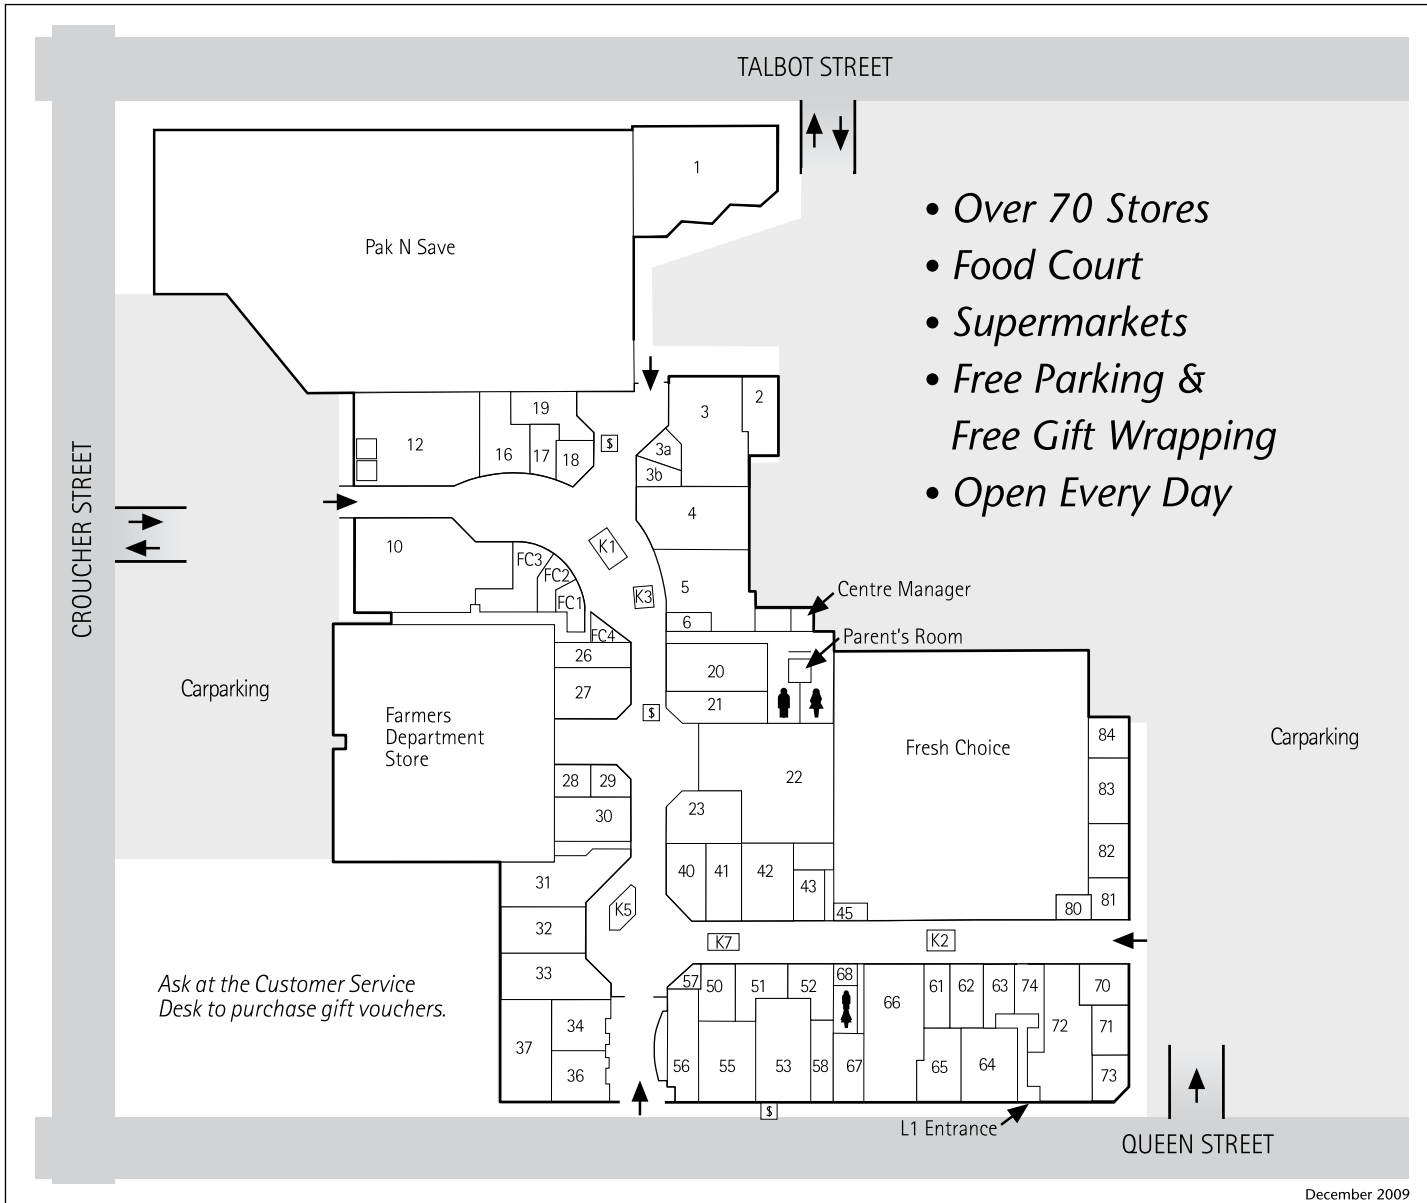

# Directory Map

- Over 70 Stores
- Food Court
- Supermarkets
- Free Parking & Free Gift Wrapping
- Open Every Day

December 2009

## MAJOR RETAILERS

<b>Supermarkets</b>		
Fresh Choice		544 8299
PAK'nSAVE		544 8658
<b>Department</b>		
Farmers		543 8085